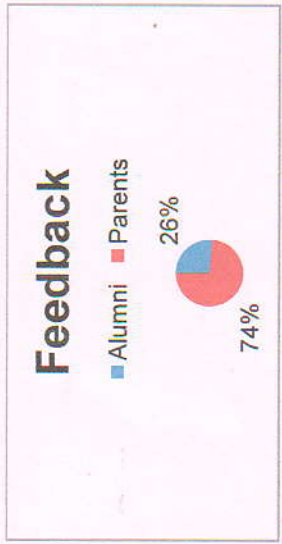

Feedback Report by Alumni/ Parents, Session 2020-21

BSL

PURBASTHALI COLLEGE

ESTD: 2009

Vill + P.O:-Parulia, Dist:- Burdwan, Pin No-713513

Contact No. 8617647363 / 03454-264666

Email :- purbasthalicollege@gmail.com, Visit us : www.purbasthalicollege.com

Feedback from Alumni / Parents on College

Session- 2020-21

Programme- B.A. Hons. / Gen

Name of the Department of the Alumni/Student- Bengals

Give your opinion without any bias and prejudice. Select the options wisely; choose A or B or C or D or E depending on whether you agree or not with the statements given below. A=Totally Agree (সম্পূর্ণ একমত) B=Somewhat Agree (কিছুটা একমত) C=Can not Say (জানিনা) D=Do not Agree (একমত না) E = Totally Disagree (সম্পূর্ণ অসম্মত)